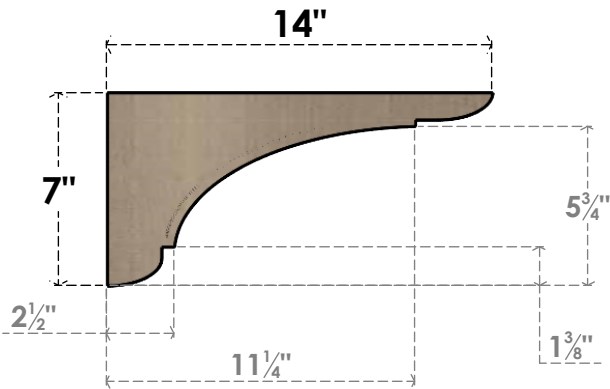

ITEM NUMBER: CORU07X14X07OLYRCPR

7"W X 14"D X 7"H SERIES 3 WIDE OLYMPIC ROUGH CEDAR TIMBERTHANE
FAUX WOOD CORBEL, PRIMED

SIDE PROFILE

FRONT PROFILE

ISOMETRIC

EKENA MILLWORK
2300 WEST MAIN ST.
CLARKSVILLE, TX 75426
TOLL FREE: 866-607-0453
WWW.EKENAMILLWORK.COM

NOTES

1. INSTALLATION TO BE COMPLETED IN ACCORDANCE WITH MANUFACTURER'S SPECIFICATIONS.
2. DRAWING MAY NOT BE TO SCALE
3. THIS DRAWING IS INTENDED FOR DESIGN AND PLANNING PURPOSES ONLY.
4. ALL INFORMATION CONTAINED HEREIN WAS CURRENT AT THE TIME OF DEVELOPMENT BUT MUST BE REVIEWED AND APPROVED BY THE PRODUCT MANUFACTURER TO BE CONSIDERED ACCURATE.
5. TIMBERTHANE ARCHITECTURAL PRODUCTS ARE MADE FROM HIGH DENSITY URETHANE AND COME FACTORY PRIMED