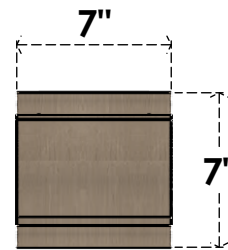

ITEM NUMBER: CORU07X14X07OLYRCPR

7"W X 14"D X 7"H SERIES 3 WIDE OLYMPIC ROUGH CEDAR TIMBERTHANE
FAUX WOOD CORBEL, PRIMED

SIDE PROFILE

FRONT PROFILE

ISOMETRIC

EKENA MILLWORK
2300 WEST MAIN ST.
CLARKSVILLE, TX 75426
TOLL FREE: 866-607-0453
WWW.EKENAMILLWORK.COM

NOTES

1. INSTALLATION TO BE COMPLETED IN ACCORDANCE WITH MANUFACTURER'S SPECIFICATIONS.
2. DRAWING MAY NOT BE TO SCALE
3. THIS DRAWING IS INTENDED FOR DESIGN AND PLANNING PURPOSES ONLY.
4. ALL INFORMATION CONTAINED HEREIN WAS CURRENT AT THE TIME OF DEVELOPMENT BUT MUST BE REVIEWED AND APPROVED BY THE PRODUCT MANUFACTURER TO BE CONSIDERED ACCURATE.
5. TIMBERTHANE ARCHITECTURAL PRODUCTS ARE MADE FROM HIGH DENSITY URETHANE AND COME FACTORY PRIMED